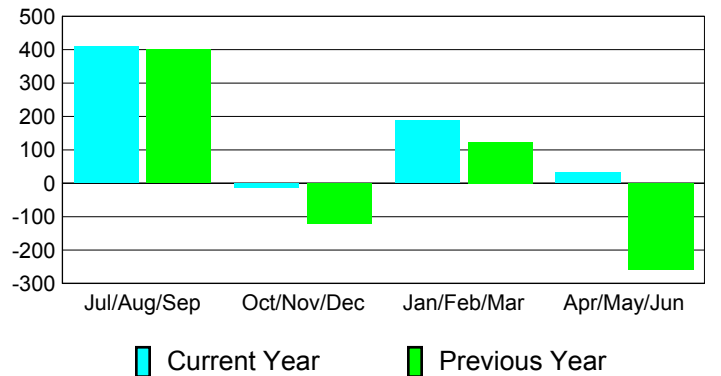

Membership Results
2010-2011

Membership
2009-2010

Month	Net Memb Goal	Actual New Memb	Actual Dropped Memb	Gain/Loss of Memb	Gain/Loss of Memb
Jul/Aug/Sep	0	449	-39	410	400
Oct/Nov/Dec	0	77	-92	-15	-120
Jan/Feb/Mar	0	193	-6	187	124
Apr/May/Jun	0	37	-5	32	-258
Totals	0	756	-142	614	146

Membership Results 2010-2011

Goal, New, Dropped, Gain/Loss

Comparison of Membership Gain/Loss

Current Year Compared to the Previous Year

Gender Comparison 2010-2011

Jul/Aug/Sep

Oct/Nov/Dec

Jan/Feb/Mar