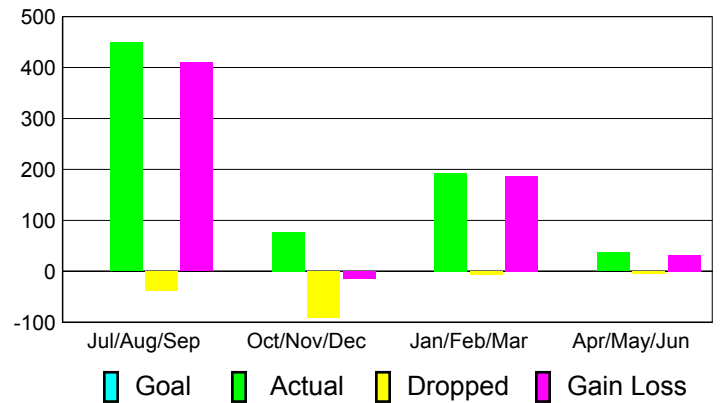

Membership Results 2010-2011

Goal, New, Dropped, Gain/Loss

Comparison of Membership Gain/Loss

Current Year Compared to the Previous Year