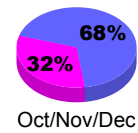

Membership Results
2010-2011

Membership
2009-2010

Month	Net Memb Goal	Actual New Memb	Actual Dropped Memb	Gain/Loss of Memb	Gain/Loss of Memb
Jul/Aug/Sep	0	449	-39	410	400
Oct/Nov/Dec	0	77	-92	-15	-120
Jan/Feb/Mar	0	193	-6	187	124
Apr/May/Jun	0	37	-5	32	-258
Totals	0	756	-142	614	146

Membership Results 2010-2011

Goal, New, Dropped, Gain/Loss

Comparison of Membership Gain/Loss

Current Year Compared to the Previous Year

Gender Comparison 2010-2011

Jul/Aug/Sep

Oct/Nov/Dec

Jan/Feb/Mar

Apr/May/Jun

Male

Female