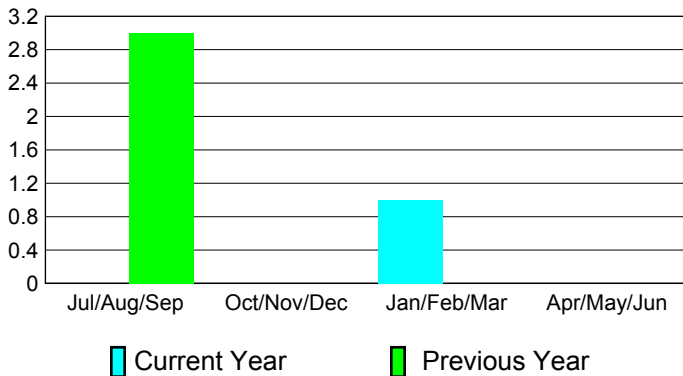

2010-2011 GMT Reports for District (or Undistricted) **District 300A2**

GMT: **PEI-JEN CHEN**

Location: **M.D. 300 Taiwan**

GMT CA: **5**

CLUBS

Club Results
2010-2011

Clubs
2009-2010

Month	New Club Goal	Actual New Clubs	Actual Dropped Clubs	Gain/Loss of Clubs	Gain/Loss of Clubs
Jul/Aug/Sep	0	1	-1	0	3
Oct/Nov/Dec	0	0	0	0	0
Jan/Feb/Mar	0	1	0	1	0
Apr/May/Jun	0	0	0	0	0
Totals	0	2	-1	1	3

Club Results 2010-2011

Goal, New, Dropped, Gain/Loss

Comparison of Club Gain/Loss

Current Year Compared to the Previous Year

YTD Status Quo Clubs 2010-2011

Status Quo Clubs Compared to Status Quo Members

MEMBERSHIP