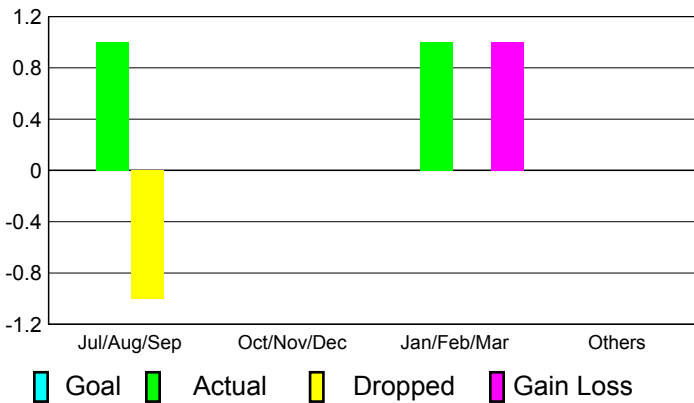

2010-2011 GMT Reports for District (or Undistricted) **District 300A2**

GMT: **PEI-JEN CHEN**

Location: **M.D. 300 Taiwan**

GMT CA: **5**

CLUBS

Club Results
2010-2011

Clubs
2009-2010

Month	New Club Goal	Actual New Clubs	Actual Dropped Clubs	Gain/Loss of Clubs	Gain/Loss of Clubs
Jul/Aug/Sep	0	1	-1	0	3
Oct/Nov/Dec	0	0	0	0	0
Jan/Feb/Mar	0	1	0	1	0
Apr/May/Jun	0	0	0	0	0
Totals	0	2	-1	1	3

Club Results 2010-2011

Goal, New, Dropped, Gain/Loss

Comparison of Club Gain/Loss

Current Year Compared to the Previous Year

YTD Status Quo Clubs 2010-2011

Status Quo Clubs Compared to Status Quo Members

MEMBERSHIP